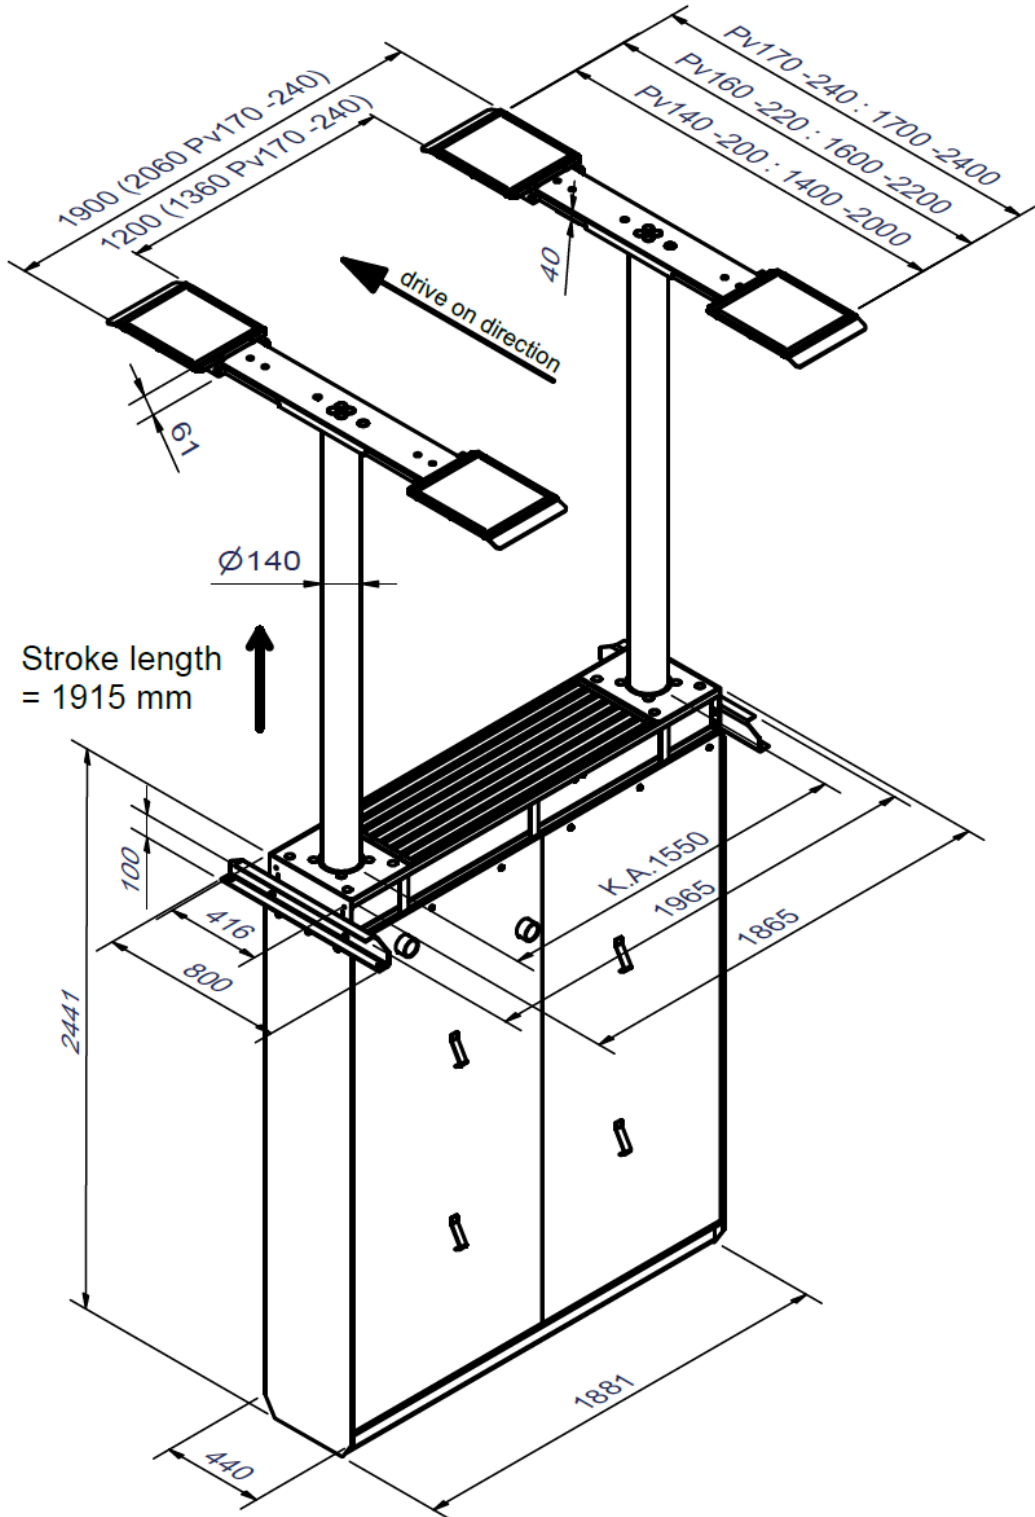

ELWICO

www.elwico.com.pl

Masterlift 2.35 NxT Pv

Dimensional sketch including drive-over heights

Prospekt-14050-20988.idw

Constructional changes are subject to modifications - Edition 06.05.2024