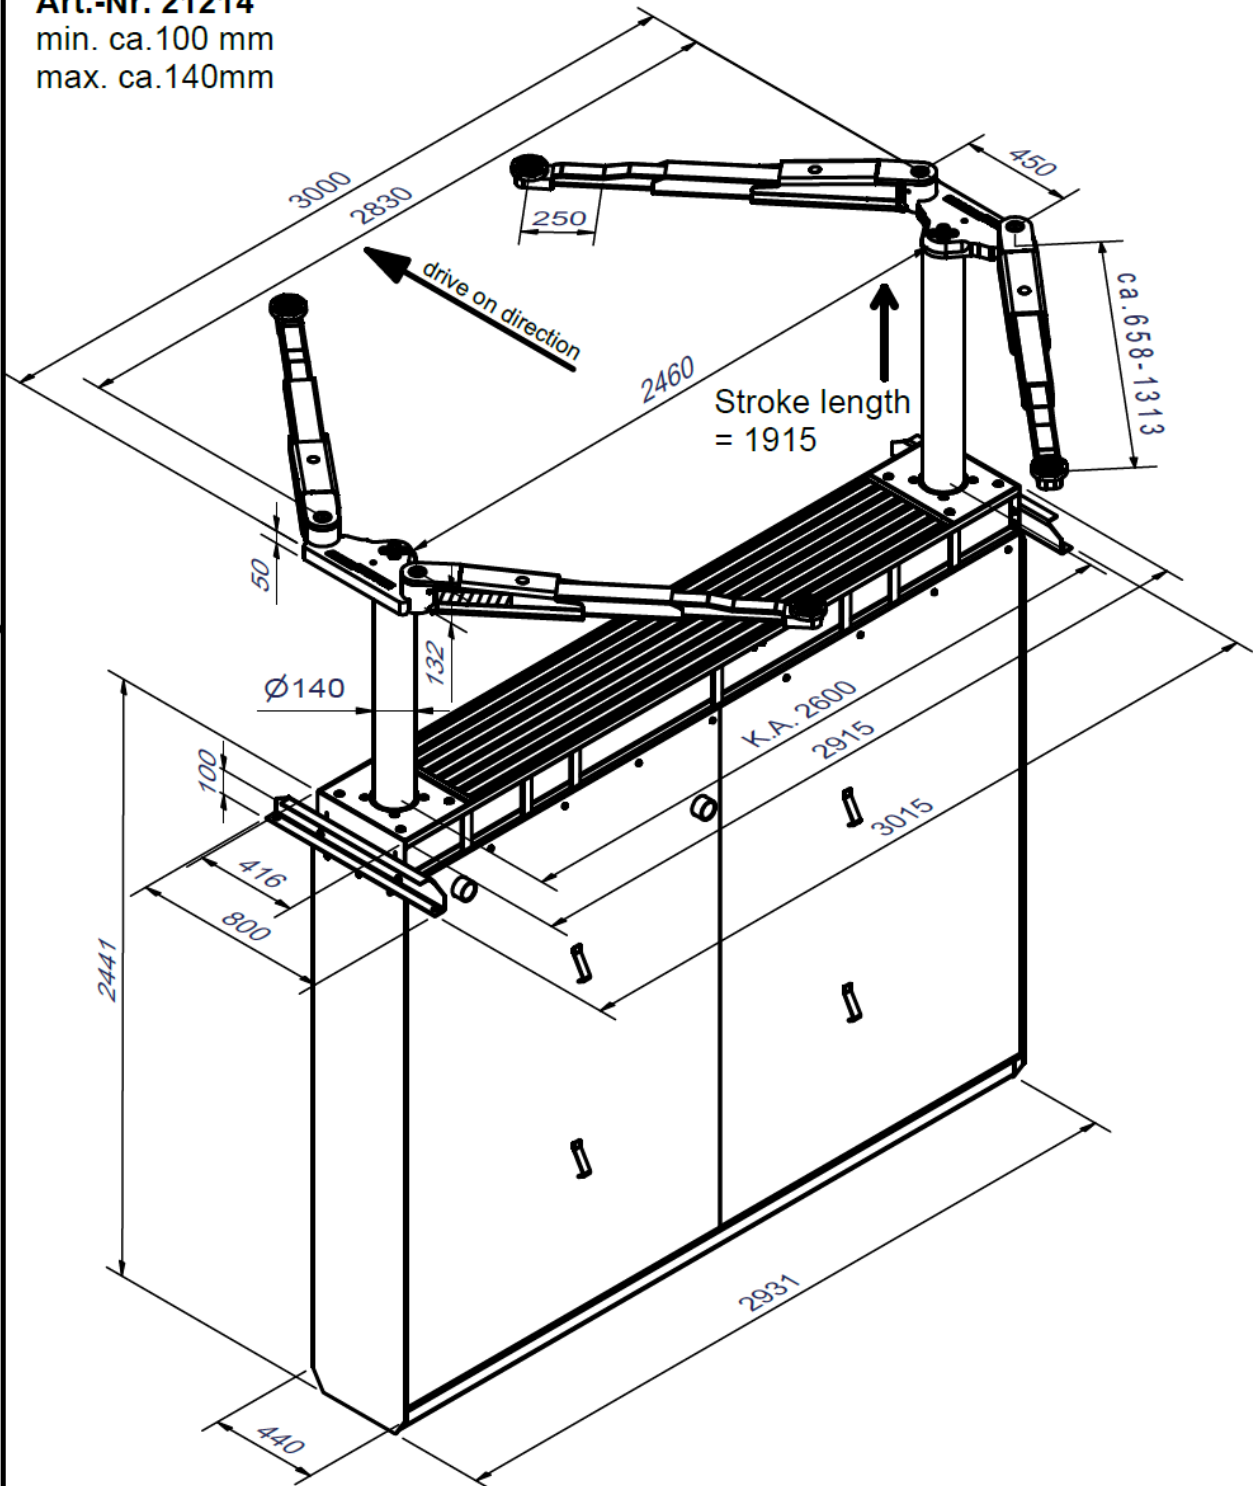

-Sportversion
Art.-Nr. 21212
min. ca.75 mm
max. ca. 100 mm
+50 mm pad extension

-Universalversion
Art.-Nr. 21214
min. ca.100 mm
max. ca.140mm

ELWICO

www.elwico.com.pl

MASTERLIFT 2.35 Saa 260 NxT

Dimensional sketch including drive-over heights