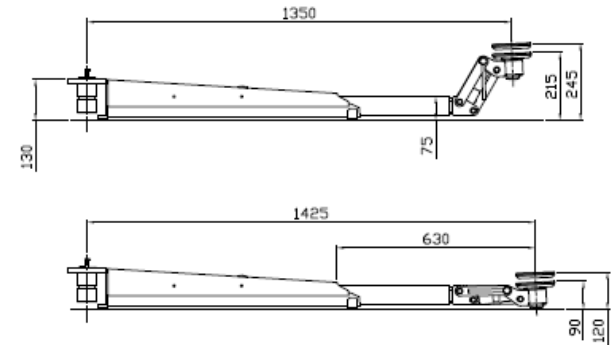

Short arm

Long arm

Date: 180522	Sign. LJE	Scale: 1:30	No. T12403
 www.elwico.com.pl			Maestro 2.32 NxT CF ST/ST (P)
			Rev. date: