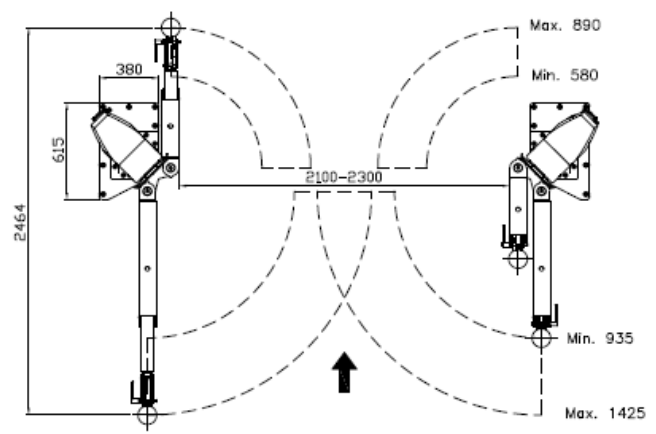

Short arm

Long arm

Date: 180522	Sign. LJE	Scale: 1:30	No. T12403
 www.elwico.com.pl			Maestro 2.32 NxT CF ST/ST (P)
			Rev. date: