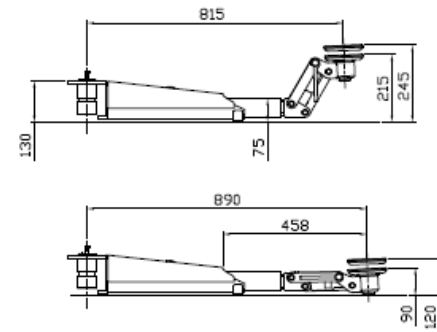

Short arm

Long arm

Date: 180522	Sign. LJE	Scale: 1:30	No. T12403
 www.elwico.com.pl			Maestro 2.32 NxT CF ST/ST (P)
			Rev. date: