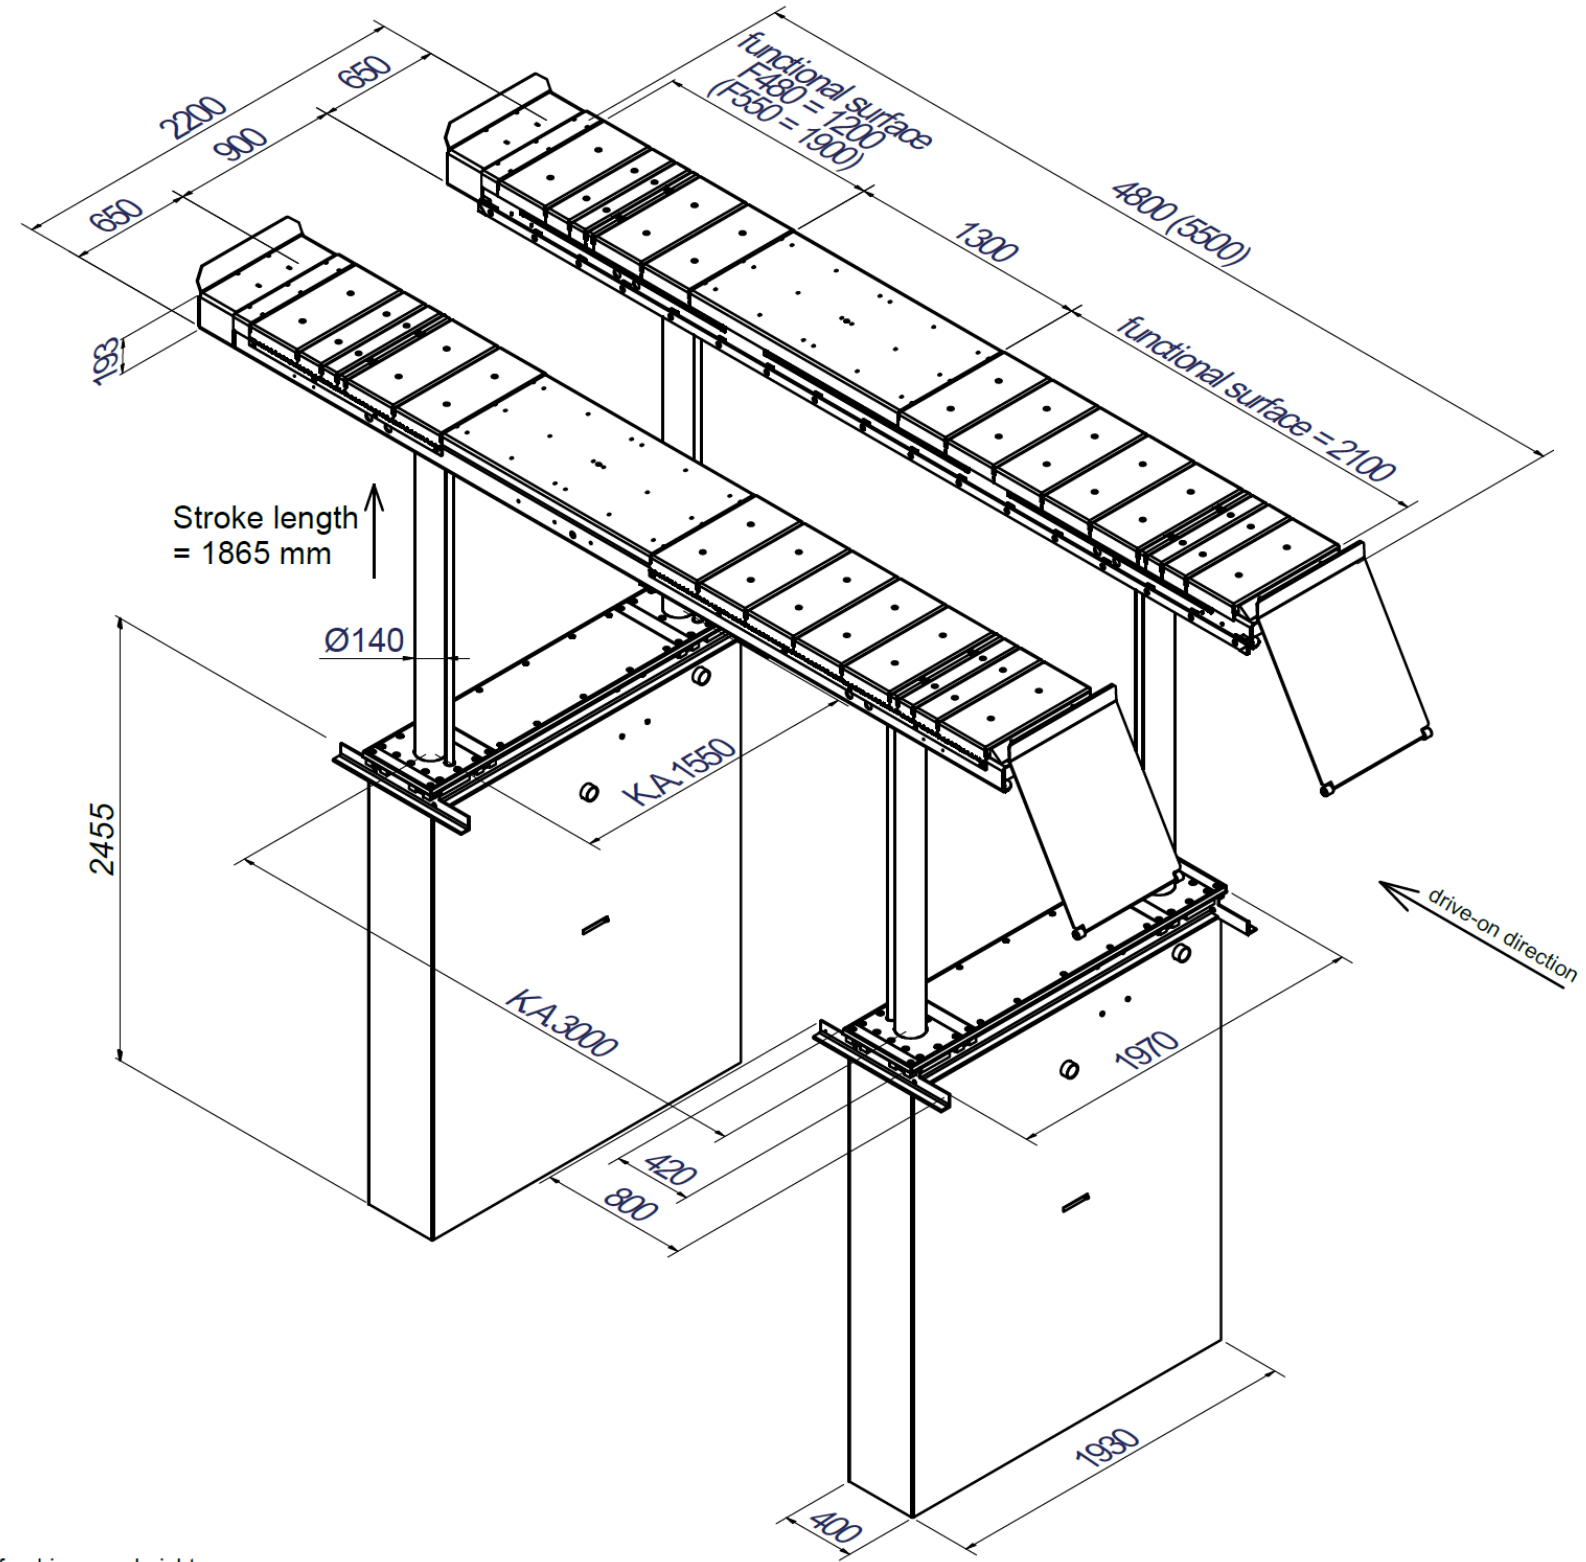

Sharklift 4.55 F 480/550

Dimension sketch incl. specifications of level for drive-over height.