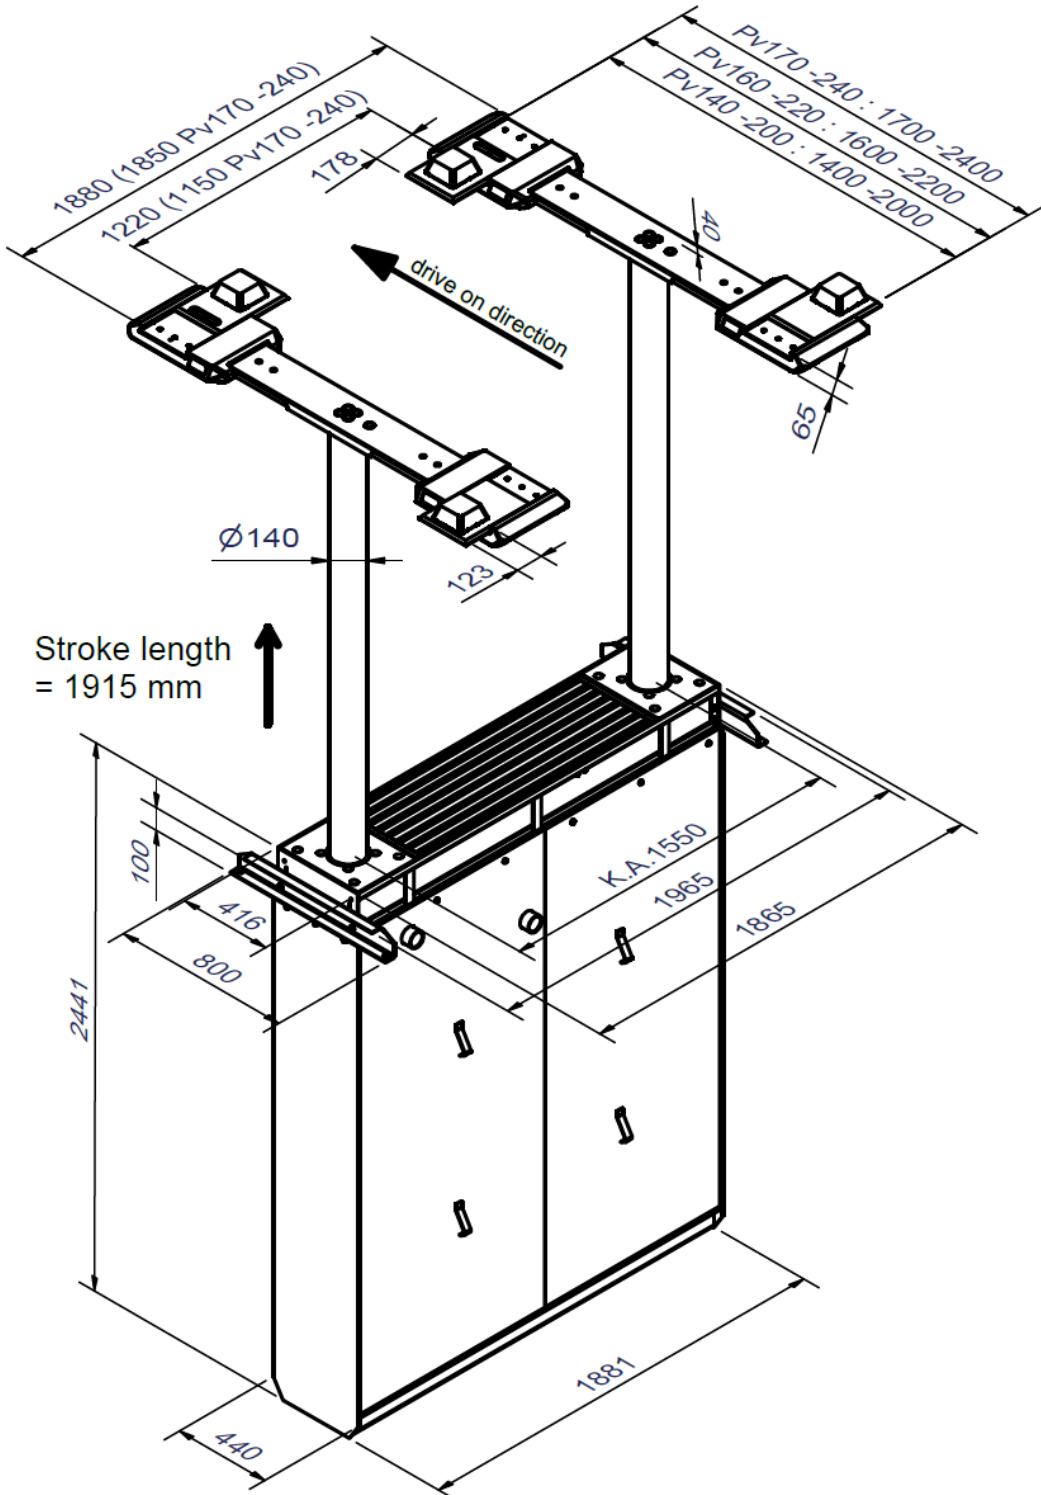

ELWICO

www.elwico.com.pl

Masterlift 2.35 NxT Pv Premium

Dimensional sketch including drive-over heights

Prospekt-14050-20828.idw

Constructional changes are subject to modifications - Edition 15.12.2023