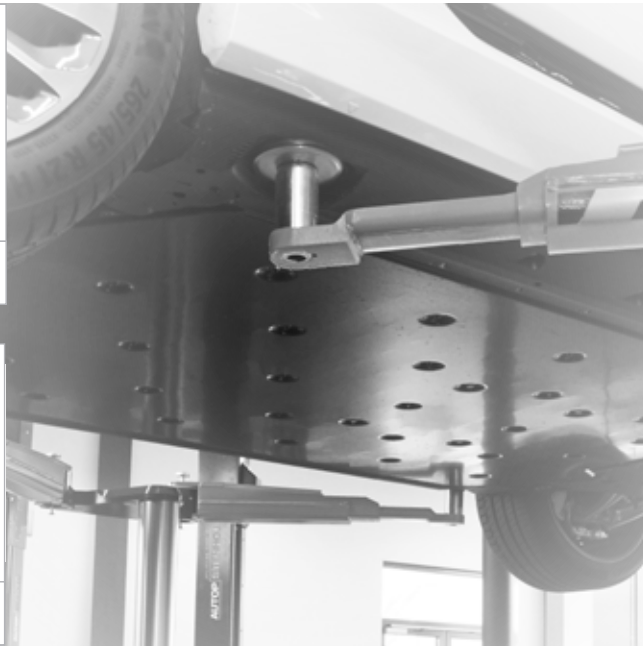

WORKSHOP EQUIPMENT
RECOMMENDED BY VOLKSWAGEN GROUP