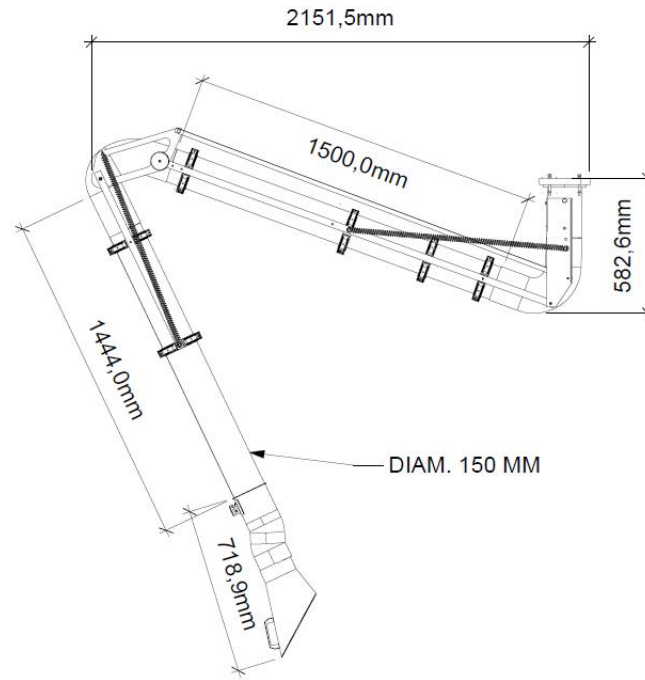

# SB4

**SB4**  
MAX. EXTENSION: 4,2 m  
DIAMETER 150 mm  
Pressure drop 55 mm H2O