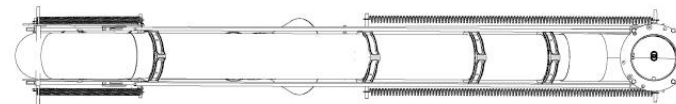

# SB4

**SB4**  
MAX. EXTENSION: 4,2 m  
DIAMETER 150 mm  
Pressure drop 55 mm H2O