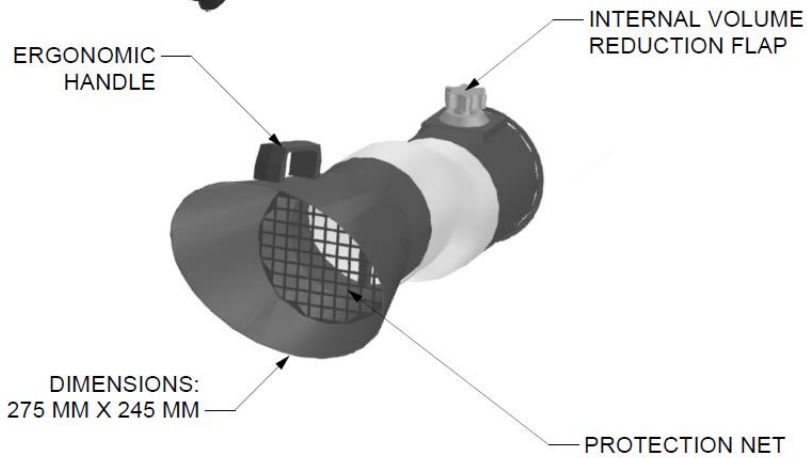

# SB4

**SB4**  
MAX. EXTENSION: 4,2 m  
DIAMETER 150 mm  
Pressure drop 55 mm H2O