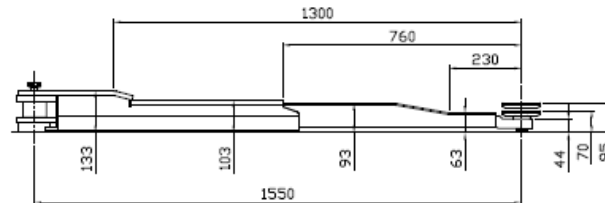

Short arm

Long arm

Date: 121120

Sign. LJE

Scale: 1:35

No. T 1 2350

**ELWICO** [www.elwico.com.pl](http://www.elwico.com.pl)

Maestro 2.35 F  
Premium (P)  
ST/DT  
Rev. date: