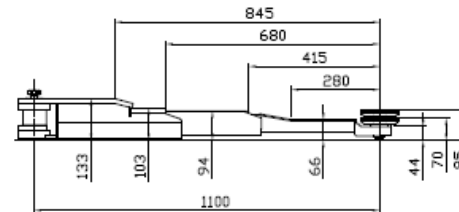

Short arm

Long arm

Date: 121120

Sign. LJE

Scale: 1:35

No. T 1 2350

**ELWICO** [www.elwico.com.pl](http://www.elwico.com.pl)

Maestro 2.35 F  
Premium (P)  
ST/DT  
Rev. date: